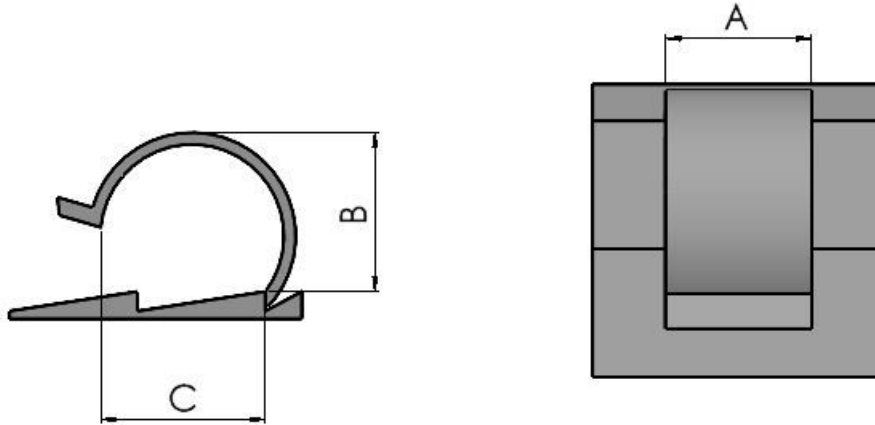

## Self Adhesive Cable Clips

Part No.	I.S.	Dim. A	Dim. B	Dim. C
5436	26	16.0	15.0	18.0
5432	26	12.5	8.0	11.0
5430	19	10.0	5.0	4.5

These Cable Clips are self adhesive with a wide strap to give maximum cable retention without the possibility of damage to the cables themselves. The front lever feature allows easy insertion and removal of cables for serviceable areas. Materials & Colour:-Nylon66 Natural To Specify Use: Series No / Part No (eg 50210 5432)